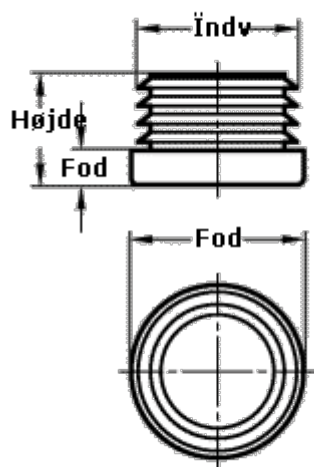

Data Sheet

Article number: 20991D10

Description: E+G tube end plug
GN 991-D10

Measures

Foot diameter	= 10mm
Foot length	= 3mm
Height	= 15mm
Internal tube diameter	= 9mm